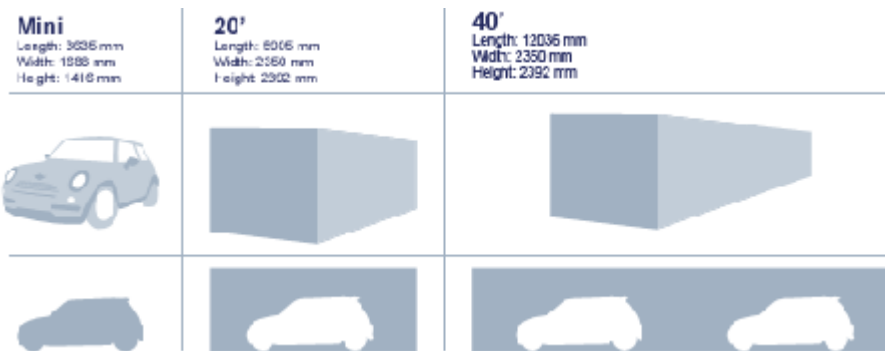

MARITIME CARGO SERVICES
Freight Forwarding Agents

Approximate 20' and 40' Container Specifications

Maritime Cargo Services container dimensions, weights and specifications are given to be as accurate as possible, but please note this may vary between Shipping Lines/Service.

| 20' dry van container | | | | | | | | | |
|-----------------------|-------------|--------------|----|--------------|--------|---------------------|--------|----|-------|
| | Tare Weight | Cargo Weight | | Door Opening | | Interior Dimensions | | | |
| | | | | Width | Height | | | | Width |
| kgs | 2,220 | 21,800 | mm | 2,341 | 2,280 | 2,220 | 21,800 | mm | 2,341 |
| lbs | 4,850 | 48,060 | ft | 7'8" | 7'5" | 4,850 | 48,060 | ft | 7'8" |

| 20' reefer container | | | | | | | | | |
|----------------------|-------------|--------------|----|--------------|--------|---------------------|-------|-------|-------|
| | Tare Weight | Cargo Weight | | Door Opening | | Interior Dimensions | | | |
| | | | | Width | Height | | | | Width |
| kgs | 2,940 | 21,060 | mm | 2,266 | 2,294 | 5,449 | 2,268 | 2,270 | cbm |
| lbs | 6,480 | 46,340 | ft | 7'5" | 7'6" | 17'10" | 7'5" | 7'5" | cft |

| 40' flat track | | | | | | | | | |
|-----------------------|-------------|--------------|----|--------------|--------|---------------------|-------|-------|-------|
| | Tare Weight | Cargo Weight | | Door Opening | | Interior Dimensions | | | |
| | | | | Width | Height | | | | Width |
| kgs | 5,050 | 39,950 | mm | - | - | 12,084 | 2,092 | 1,966 | cbm |
| lbs | 11,690 | 87,520 | ft | - | - | 39'7" | 6'10" | 6'5" | cft |